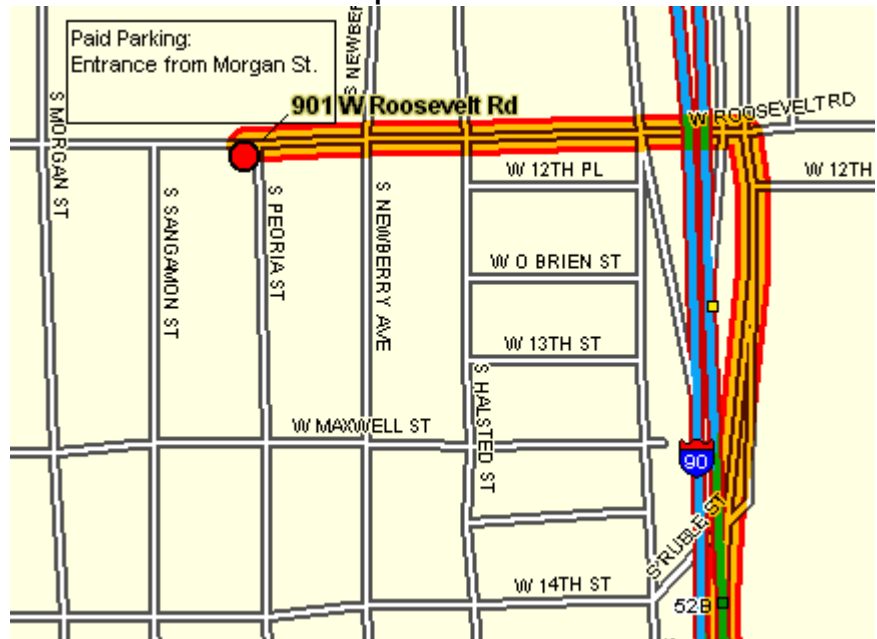

# University of Illinois at Chicago

901 W. Roosevelt Road

Chicago, IL 60608

## Directions from western Joliet areas:

1. Take I-55 North.
2. Exit on I-90/I-94 West (exit 292A).
3. Take the Roosevelt/Taylor Rd exit (exit 52B).
4. Turn left onto Roosevelt Road.  
The natatorium is on the left side.  
Paid parking is available across the street—the entrance is on Morgan St.

## Directions from eastern Joliet areas:

1. Take I-80 East.
2. Exit on I-57 North (exit 151B, on left).
3. Merge onto I-94 West.
4. Take the Roosevelt/Taylor Rd exit (exit 52B).
5. Turn left onto Roosevelt Road.  
The natatorium is on the left side.  
Paid parking is available across the street—the entrance is on Morgan St.

## Map Zoom View:

MapQuest estimated travel time from Smith Family YMCA: 50 minutes